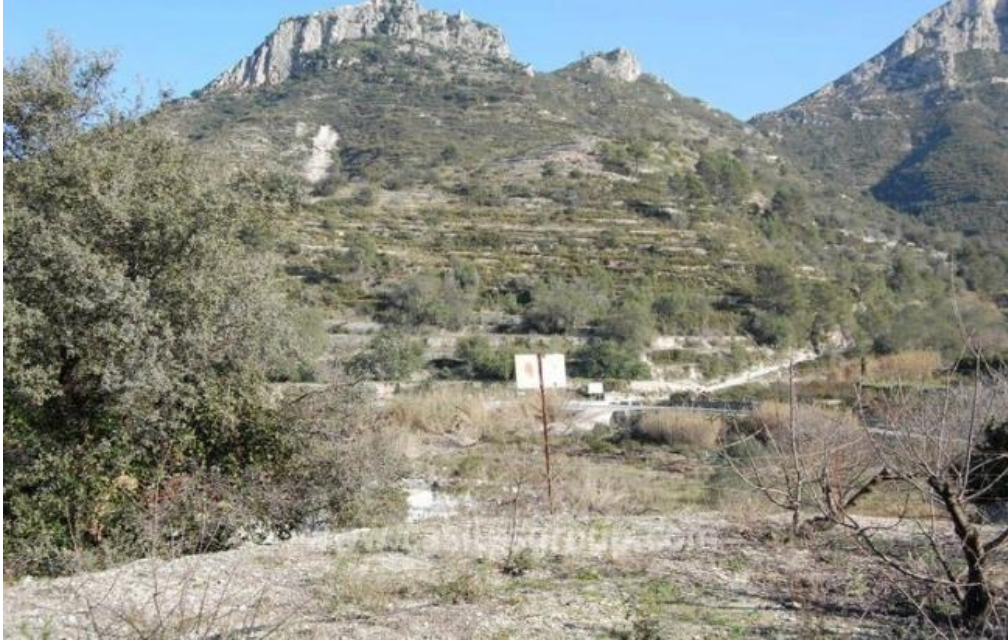

Plot in Benirrama

- Rustic Plot
- 1,300m²
- Valley Views
- Water
- Good Access
- One Level

A Plot of Rustic land, completely flat with good access from the road. Presently planted with Orange and Cherry Trees. There is irrigation water on the site.